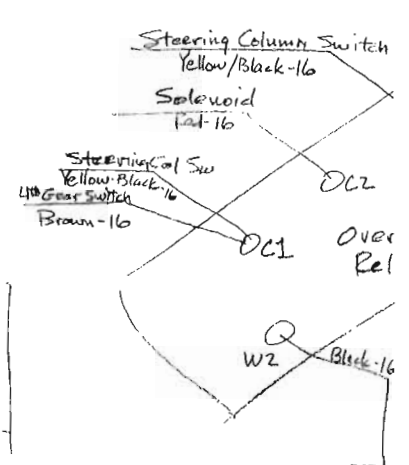

6.41.Dwf-1

FERRARI MAIN PLUG TO FUSE PANEL WIRES

AS	14B	GREEN-16	TO "I" SW
AT	14B	GREEN-16	TO INT LTS
AU	14B	GREEN-16	TO INT LTS ALSO
AV	14B	GREEN-16	DOME/RV MIRROR LTS
BS	05B	WHITE-16	PNL LT SW
BV	11B	YELLOW-12	HD LT SW
BW	13B	PURP-16 LOOKS GRAY	UNDERHOOD LT
BX	13B	WHITE-16	IND LT "LTS" BT SPDO
BY	13B	BLACK-13	TAILLIGHTS
BZ	14B	WHITE-16	CLOCK
CS	04B	BROWN-16	BRAKE LT & SW
CT	19C	GRAY-16	HORN STRG COL GRND
CU	06B	BROWN-16	AUTOPULSE SW FRT & RR BLOWER MOTORS
CX	16A	RED-12	IGN SW 15
CZ	13A	WHITE-16	EXTRA HOT LEAD
DS	03B	WHITE-12	CIG LTR
DU	05B	PINK-16	RR BLR MTR SW BLUE FUEL PUMP
DX	17C1	YELLOW/BLACK-16	O/D TO STRG COL
DY	14A	BLACK-12	FOG LT SW
DZ	15A	ORANGE-12	HD-PK LT SW
ES	02A	RED-12	IGN SW CEAM
ET	04A	BLUE-12	IGN SW 54
EU	05A	BLACK-10	IGN SW 30
EV	04A	GREEN-16	VOLT REG
EW	13A	BLACK-16	CIG LTR LT
EX	17W1	YELLOW/BLACK-16	O/D TO STRG COL
EZ	15A	BLACK-16	RADIO
FU	20D	RED-12	HD LT SW
FV	21A	BLACK/WHITE-16	FLASHER
FW	04B	YELLOW-16	FUEL OT WT GAGES
FX	07A	RED/BLACK-16	HI BEAM IND LT
FY	20C	BLUE/BLACK-16	HD LT TO STRG COL
FZ	18B	RED-16	DYNAMO LT ON TACH

ES	02A	RED-12	IGN SW CEAM
DS	03B	WHITE-12	CIG LTR
ET	04A	BLUE-12	IGN SW 54
EV	04A	GREEN-16	VOLT REG
FW	04B	YELLOW-16	FUEL OT WT GAGES
CS	04B	BROWN-16	BRAKE LT & SW
EU	05A	BLACK-10	IGN SW 30
BS	05B	WHITE-16	PNL LT SW
DU	05B	PINK-16	RR BLR MTR SW
CU	06B	BROWN-16	AUTOPULSE SW
FX	07A	RED/BLACK-16	HI BEAM IND LT
BV	11B	YELLOW-12	HD LT SW
CZ	13A	WHITE-16	EXTRA HOT LEAD
EW	13A	BLACK-16	CIG LTR LT
BW	13B	PURP-16 LOOKS GRAY	UNDERHOOD LT
BY	13B	BLACK-13	TAILLIGHTS
DX	13B	WHITE-16	IND LT "LTS" BT SPDO
DY	14A	BLACK-12	FOG LT SW
AS	14B	GREEN-16	TO "I" SW
AU	14B	GREEN-16	TO INT LTS ALSO
AT	14B	GREEN-16	TO INT LTS
AV	14B	GREEN-16	DOME/RV MIRROR LTS
BZ	14B	WHITE-16	CLOCK
EZ	15A	BLACK-16	RADIO
DZ	15A	ORANGE-12	HD-PK LT SW
CX	16A	RED-12	IGN SW 15
DX	17C1	YELLOW/BLACK-16	O/D TO STRG COL
EX	17W1	YELLOW/BLACK-16	O/D TO STRG COL