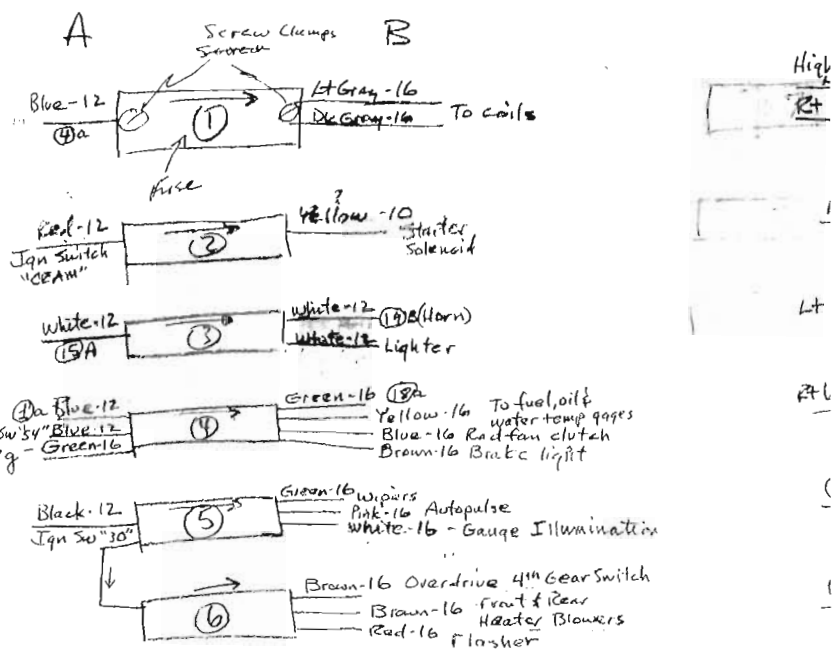

6.41.Dwf-1

FERRARI MAIN PLUG TO FUSE PANEL WIRES

AS	14B	GREEN-16	TO "I" SW
AT	14B	GREEN-16	TO INT LTS
AU	14B	GREEN-16	TO INT LTS ALSO
AV	14B	GREEN-16	DOME/RV MIRROR LTS
BS	05B	WHITE-16	PNL LT SW
BV	11B	YELLOW-12	HD LT SW
BW	13B	PURP-16 LOOKS GRAY	UNDERHOOD LT
BX	13B	WHITE-16	IND LT "LTS" BT SPDO
BY	13B	BLACK-13	TAILLIGHTS
BZ	14B	WHITE-16	CLOCK
CS	04B	BROWN-16	BRAKE LT & SW
CT	19C	GRAY-16	HORN STRG COL GRND
CU	06B	BROWN-16	AUTOPULSE SW FRT & RR BLOWER MOTORS
CX	16A	RED-12	IGN SW 15
CZ	13A	WHITE-16	EXTRA HOT LEAD
DS	03B	WHITE-12	CIG LTR
DU	05B	PINK-16	RR BLR MTR SW BLUE FUEL PUMP
DX	17C1	YELLOW/BLACK-16	O/D TO STRG COL
DY	14A	BLACK-12	FOG LT SW
DZ	15A	ORANGE-12	HD-PK LT SW
ES	02A	RED-12	IGN SW CEAM
ET	04A	BLUE-12	IGN SW 54
EU	05A	BLACK-10	IGN SW 30
EV	04A	GREEN-16	VOLT REG
EW	13A	BLACK-16	CIG LTR LT
EX	17W1	YELLOW/BLACK-16	O/D TO STRG COL
EZ	15A	BLACK-16	RADIO
FU	20D	RED-12	HD LT SW
FV	21A	BLACK/WHITE-16	FLASHER
FW	04B	YELLOW-16	FUEL OT WT GAGES
FX	07A	RED/BLACK-16	HI BEAM IND LT
FY	20C	BLUE/BLACK-16	HD LT TO STRG COL
FZ	18B	RED-16	DYNAMO LT ON TACH

ES	02A	RED-12	IGN SW CEAM
DS	03B	WHITE-12	CIG LTR
ET	04A	BLUE-12	IGN SW 54
EV	04A	GREEN-16	VOLT REG
FW	04B	YELLOW-16	FUEL OT WT GAGES
CS	04B	BROWN-16	BRAKE LT & SW
EU	05A	BLACK-10	IGN SW 30
BS	05B	WHITE-16	PNL LT SW
DU	05B	PINK-16	RR BLR MTR SW
CU	06B	BROWN-16	AUTOPULSE SW
FX	07A	RED/BLACK-16	HI BEAM IND LT
BV	11B	YELLOW-12	HD LT SW
CZ	13A	WHITE-16	EXTRA HOT LEAD
EW	13A	BLACK-16	CIG LTR LT
BW	13B	PURP-16 LOOKS GRAY	UNDERHOOD LT
BY	13B	BLACK-13	TAILLIGHTS
DX	13B	WHITE-16	IND LT "LTS" BT SPDO
DY	14A	BLACK-12	FOG LT SW
AS	14B	GREEN-16	TO "I" SW
AU	14B	GREEN-16	TO INT LTS ALSO
AT	14B	GREEN-16	TO INT LTS
AV	14B	GREEN-16	DOME/RV MIRROR LTS
BZ	14B	WHITE-16	CLOCK
EZ	15A	BLACK-16	RADIO
DZ	15A	ORANGE-12	HD-PK LT SW
CX	16A	RED-12	IGN SW 15
DX	17C1	YELLOW/BLACK-16	O/D TO STRG COL
EX	17W1	YELLOW/BLACK-16	O/D TO STRG COL