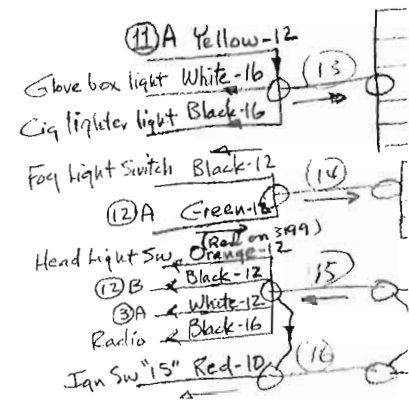

6.41.Dwf-1

FERRARI MAIN PLUG TO FUSE PANEL WIRES

AS	14B	GREEN-16	TO "I" SW
AT	14B	GREEN-16	TO INT LTS
AU	14B	GREEN-16	TO INT LTS ALSO
AV	14B	GREEN-16	DOME/RV MIRROR LTS
BS	05B	WHITE-16	PNL LT SW
BV	11B	YELLOW-12	HD LT SW
BW	13B	PURP-16 LOOKS GRAY	UNDERHOOD LT
BX	13B	WHITE-16	IND LT "LTS" BT SPDO
BY	13B	BLACK-13	TAILLIGHTS
BZ	14B	WHITE-16	CLOCK
CS	04B	BROWN-16	BRAKE LT & SW
CT	19C	GRAY-16	HORN STRG COL GRND
CU	06B	BROWN-16	AUTOPULSE SW FRT & RR BLOWER MOTORS
CX	16A	RED-12	IGN SW 15
CZ	13A	WHITE-16	EXTRA HOT LEAD
DS	03B	WHITE-12	CIG LTR
DU	05B	PINK-16	RR BLR MTR SW BLUE FUEL PUMP
DX	17C1	YELLOW/BLACK-16	O/D TO STRG COL
DY	14A	BLACK-12	FOG LT SW
DZ	15A	ORANGE-12	HD-PK LT SW
ES	02A	RED-12	IGN SW CEAM
ET	04A	BLUE-12	IGN SW 54
EU	05A	BLACK-10	IGN SW 30
EV	04A	GREEN-16	VOLT REG
EW	13A	BLACK-16	CIG LTR LT
EX	17W1	YELLOW/BLACK-16	O/D TO STRG COL
EZ	15A	BLACK-16	RADIO
FU	20D	RED-12	HD LT SW
FV	21A	BLACK/WHITE-16	FLASHER
FW	04B	YELLOW-16	FUEL OT WT GAGES
FX	07A	RED/BLACK-16	HI BEAM IND LT
FY	20C	BLUE/BLACK-16	HD LT TO STRG COL
FZ	18B	RED-16	DYNAMO LT ON TACH

ES	02A	RED-12	IGN SW CEAM
DS	03B	WHITE-12	CIG LTR
ET	04A	BLUE-12	IGN SW 54
EV	04A	GREEN-16	VOLT REG
FW	04B	YELLOW-16	FUEL OT WT GAGES
CS	04B	BROWN-16	BRAKE LT & SW
EU	05A	BLACK-10	IGN SW 30
BS	05B	WHITE-16	PNL LT SW
DU	05B	PINK-16	RR BLR MTR SW
CU	06B	BROWN-16	AUTOPULSE SW
FX	07A	RED/BLACK-16	HI BEAM IND LT
BV	11B	YELLOW-12	HD LT SW
CZ	13A	WHITE-16	EXTRA HOT LEAD
EW	13A	BLACK-16	CIG LTR LT
BW	13B	PURP-16 LOOKS GRAY	UNDERHOOD LT
BY	13B	BLACK-13	TAILLIGHTS
DX	13B	WHITE-16	IND LT "LTS" BT SPDO
DY	14A	BLACK-12	FOG LT SW
AS	14B	GREEN-16	TO "I" SW
AU	14B	GREEN-16	TO INT LTS ALSO
AT	14B	GREEN-16	TO INT LTS
AV	14B	GREEN-16	DOME/RV MIRROR LTS
BZ	14B	WHITE-16	CLOCK
EZ	15A	BLACK-16	RADIO
DZ	15A	ORANGE-12	HD-PK LT SW
CX	16A	RED-12	IGN SW 15
DX	17C1	YELLOW/BLACK-16	O/D TO STRG COL
EX	17W1	YELLOW/BLACK-16	O/D TO STRG COL