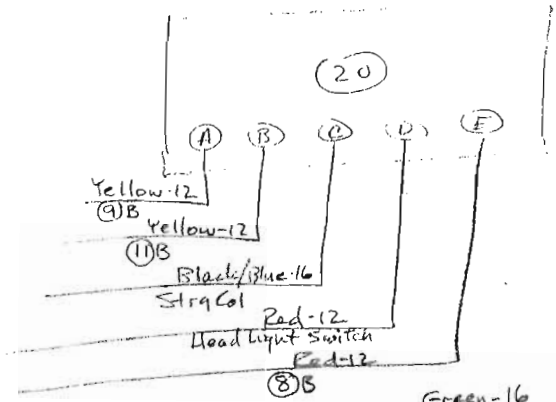

6.41.Dwf-1

FERRARI MAIN PLUG TO FUSE PANEL WIRES

AS	14B	GREEN-16	TO "I" SW
AT	14B	GREEN-16	TO INT LTS
AU	14B	GREEN-16	TO INT LTS ALSO
AV	14B	GREEN-16	DOME/RV MIRROR LTS
BS	05B	WHITE-16	PNL LT SW
BV	11B	YELLOW-12	HD LT SW
BW	13B	PURP-16 LOOKS GRAY	UNDERHOOD LT
BX	13B	WHITE-16	IND LT "LTS" BT SPDO
BY	13B	BLACK-13	TAILLIGHTS
BZ	14B	WHITE-16	CLOCK
CS	04B	BROWN-16	BRAKE LT & SW
CT	19C	GRAY-16	HORN STRG COL GRND
CU	06B	BROWN-16	AUTOPULSE SW FRT & RR BLOWER MOTORS
CX	16A	RED-12	IGN SW 15
CZ	13A	WHITE-16	EXTRA HOT LEAD
DS	03B	WHITE-12	CIG LTR
DU	05B	PINK-16	RR BLR MTR SW BLUE FUEL PUMP
DX	17C1	YELLOW/BLACK-16	O/D TO STRG COL
DY	14A	BLACK-12	FOG LT SW
DZ	15A	ORANGE-12	HD-PK LT SW
ES	02A	RED-12	IGN SW CEAM
ET	04A	BLUE-12	IGN SW 54
EU	05A	BLACK-10	IGN SW 30
EV	04A	GREEN-16	VOLT REG
EW	13A	BLACK-16	CIG LTR LT
EX	17W1	YELLOW/BLACK-16	O/D TO STRG COL
EZ	15A	BLACK-16	RADIO
FU	20D	RED-12	HD LT SW
FV	21A	BLACK/WHITE-16	FLASHER
FW	04B	YELLOW-16	FUEL OT WT GAGES
FX	07A	RED/BLACK-16	HI BEAM IND LT
FY	20C	BLUE/BLACK-16	HD LT TO STRG COL
FZ	18B	RED-16	DYNAMO LT ON TACH

ES	02A	RED-12	IGN SW CEAM
DS	03B	WHITE-12	CIG LTR
ET	04A	BLUE-12	IGN SW 54
EV	04A	GREEN-16	VOLT REG
FW	04B	YELLOW-16	FUEL OT WT GAGES
CS	04B	BROWN-16	BRAKE LT & SW
EU	05A	BLACK-10	IGN SW 30
BS	05B	WHITE-16	PNL LT SW
DU	05B	PINK-16	RR BLR MTR SW
CU	06B	BROWN-16	AUTOPULSE SW
FX	07A	RED/BLACK-16	HI BEAM IND LT
BV	11B	YELLOW-12	HD LT SW
CZ	13A	WHITE-16	EXTRA HOT LEAD
EW	13A	BLACK-16	CIG LTR LT
BW	13B	PURP-16 LOOKS GRAY	UNDERHOOD LT
BY	13B	BLACK-13	TAILLIGHTS
DX	13B	WHITE-16	IND LT "LTS" BT SPDO
DY	14A	BLACK-12	FOG LT SW
AS	14B	GREEN-16	TO "I" SW
AU	14B	GREEN-16	TO INT LTS ALSO
AT	14B	GREEN-16	TO INT LTS
AV	14B	GREEN-16	DOME/RV MIRROR LTS
BZ	14B	WHITE-16	CLOCK
EZ	15A	BLACK-16	RADIO
DZ	15A	ORANGE-12	HD-PK LT SW
CX	16A	RED-12	IGN SW 15
DX	17C1	YELLOW/BLACK-16	O/D TO STRG COL
EX	17W1	YELLOW/BLACK-16	O/D TO STRG COL