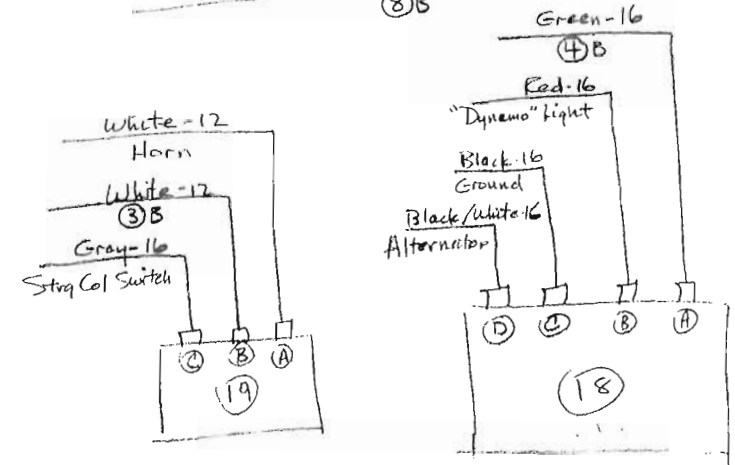

6.41.Dwf-1

FERRARI MAIN PLUG TO FUSE PANEL WIRES

AS	14B	GREEN-16	TO "I" SW
AT	14B	GREEN-16	TO INT LTS
AU	14B	GREEN-16	TO INT LTS ALSO
AV	14B	GREEN-16	DOME/RV MIRROR LTS
BS	05B	WHITE-16	PNL LT SW
BV	11B	YELLOW-12	HD LT SW
BW	13B	PURP-16 LOOKS GRAY	UNDERHOOD LT
BX	13B	WHITE-16	IND LT "LTS" BT SPDO
BY	13B	BLACK-13	TAILLIGHTS
BZ	14B	WHITE-16	CLOCK
CS	04B	BROWN-16	BRAKE LT & SW
CT	19C	GRAY-16	HORN STRG COL GRND
CU	06B	BROWN-16	AUTOPULSE SW FRT & RR BLOWER MOTORS
CX	16A	RED-12	IGN SW 15
CZ	13A	WHITE-16	EXTRA HOT LEAD
DS	03B	WHITE-12	CIG LTR
DU	05B	PINK-16	RR BLR MTR SW BLUE FUEL PUMP
DX	17C1	YELLOW/BLACK-16	O/D TO STRG COL
DY	14A	BLACK-12	FOG LT SW
DZ	15A	ORANGE-12	HD-PK LT SW
ES	02A	RED-12	IGN SW CEAM
ET	04A	BLUE-12	IGN SW 54
EU	05A	BLACK-10	IGN SW 30
EV	04A	GREEN-16	VOLT REG
EW	13A	BLACK-16	CIG LTR LT
EX	17W1	YELLOW/BLACK-16	O/D TO STRG COL
EZ	15A	BLACK-16	RADIO
FU	20D	RED-12	HD LT SW
FV	21A	BLACK/WHITE-16	FLASHER
FW	04B	YELLOW-16	FUEL OT WT GAGES
FX	07A	RED/BLACK-16	HI BEAM IND LT
FY	20C	BLUE/BLACK-16	HD LT TO STRG COL
FZ	18B	RED-16	DYNAMO LT ON TACH

ES	02A	RED-12	IGN SW CEAM
DS	03B	WHITE-12	CIG LTR
ET	04A	BLUE-12	IGN SW 54
EV	04A	GREEN-16	VOLT REG
FW	04B	YELLOW-16	FUEL OT WT GAGES
CS	04B	BROWN-16	BRAKE LT & SW
EU	05A	BLACK-10	IGN SW 30
BS	05B	WHITE-16	PNL LT SW
DU	05B	PINK-16	RR BLR MTR SW
CU	06B	BROWN-16	AUTOPULSE SW
FX	07A	RED/BLACK-16	HI BEAM IND LT
BV	11B	YELLOW-12	HD LT SW
CZ	13A	WHITE-16	EXTRA HOT LEAD
EW	13A	BLACK-16	CIG LTR LT
BW	13B	PURP-16 LOOKS GRAY	UNDERHOOD LT
BY	13B	BLACK-13	TAILLIGHTS
DX	13B	WHITE-16	IND LT "LTS" BT SPDO
DY	14A	BLACK-12	FOG LT SW
AS	14B	GREEN-16	TO "I" SW
AU	14B	GREEN-16	TO INT LTS ALSO
AT	14B	GREEN-16	TO INT LTS
AV	14B	GREEN-16	DOME/RV MIRROR LTS
BZ	14B	WHITE-16	CLOCK
EZ	15A	BLACK-16	RADIO
DZ	15A	ORANGE-12	HD-PK LT SW
CX	16A	RED-12	IGN SW 15
DX	17C1	YELLOW/BLACK-16	O/D TO STRG COL
EX	17W1	YELLOW/BLACK-16	O/D TO STRG COL